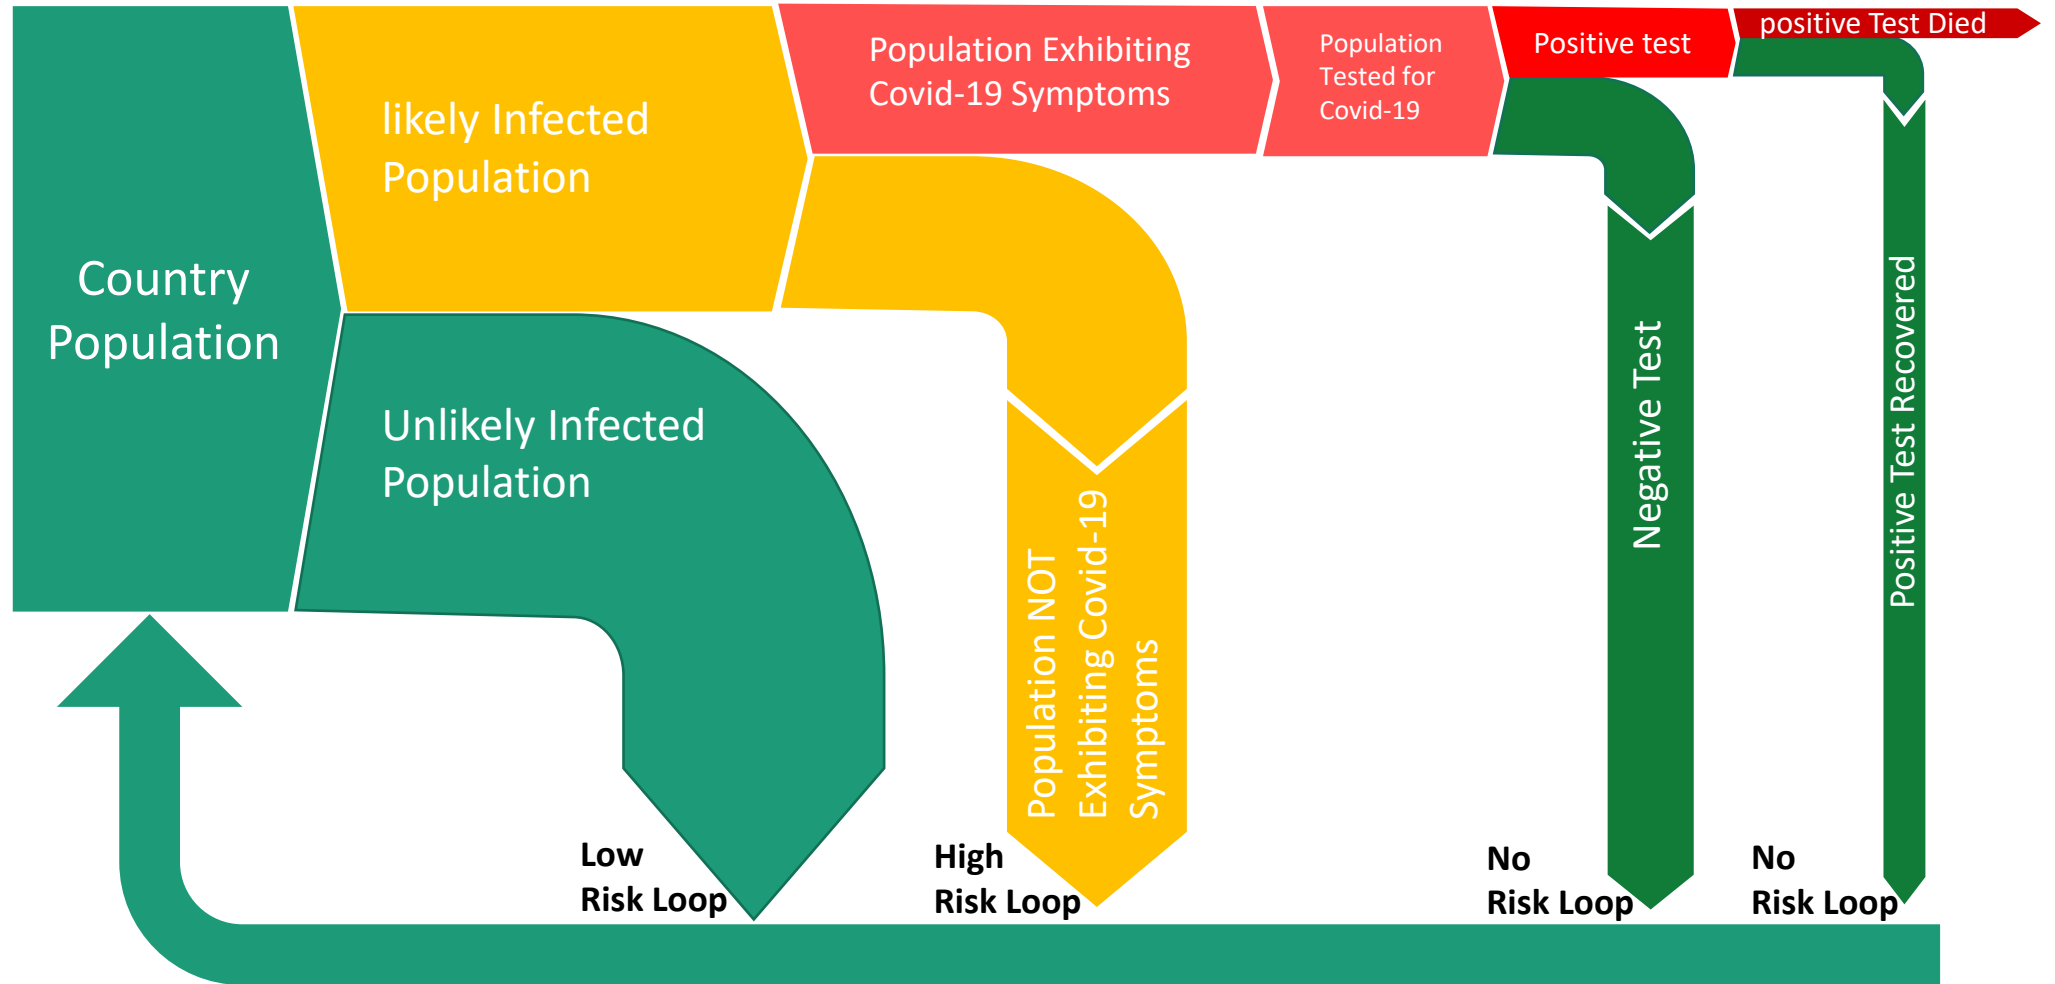

**CORONAVIRUS**  
**STRATEGIC RESPONSE**  
**FRAMEWORK**  
**USING SANKEY**  
**DIAGRAM**

Developed by:  
**Chima Muoneke**

11<sup>th</sup> April, 2020

# COVID-19 STRATEGIC RESPONSE FRAMEWORK – LEVEL 1

1

2

3

For Questions, Comments and Enquiry;  
Kindly send an email to  
[muonekechima@gmail.com](mailto:muonekechima@gmail.com)