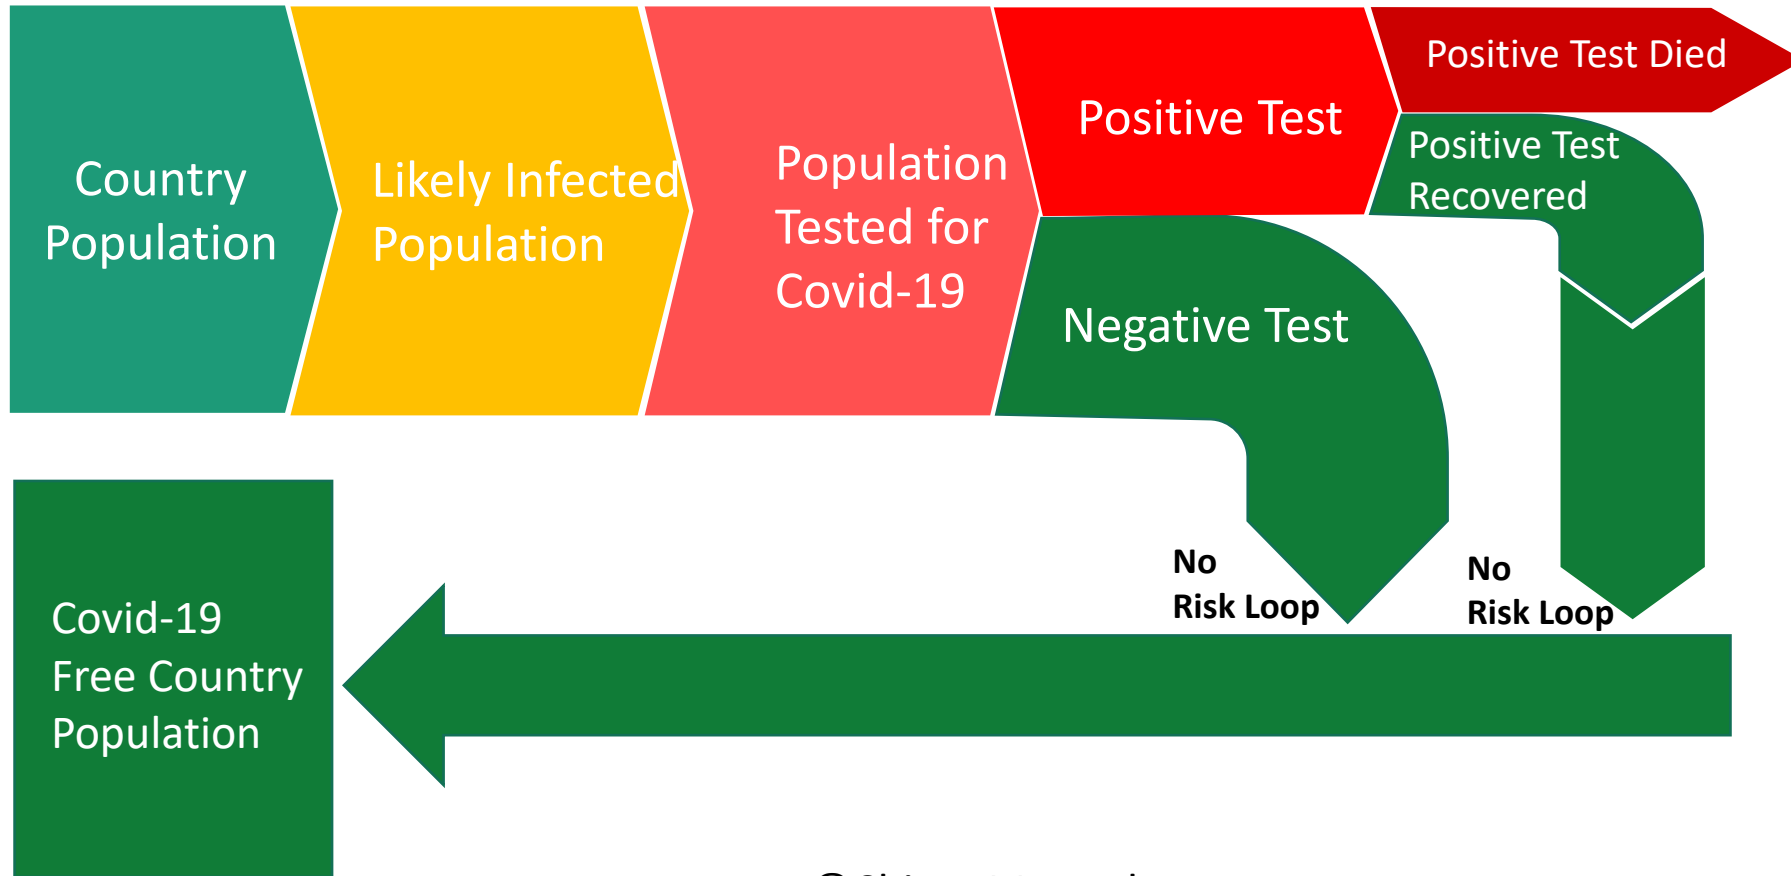

# COVID-19 STRATEGIC RESPONSE FRAMEWORK – LEVEL 1

1

2

3

For Questions, Comments and Enquiry;  
Kindly send an email to  
[muonekechima@gmail.com](mailto:muonekechima@gmail.com)